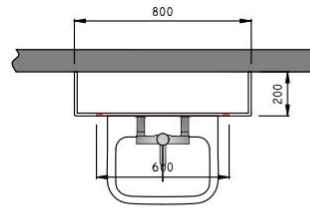

The lockable flush access panels ensure maintenance is simple, while the unbroken section between houses the sanitary and brassware ensuring no water ingress.

Manufactured in our UK factory, it is delivered as a complete unit with sanitary and brassware attached so that the unit is quickly installed.

It can be specified in Polyrey anti-bacterial laminate and manufactured in bespoke sizes.

LOCKS

Key Lock

Tool Lock

Tool lock with toilet seat cover

Specification

- Available as Boxed out module, Between walls module, Corner Module, Aperture module, In line module with pre-plumbed sanitaryware.
- Access Panels: Flush 13mm Compact grade laminate panels fitted to compact grade laminate surrounds.
- Access Panel Edge Treatment: Rebated panels edge (black)
- Access: Flush Panels with robust hinge.
- Surrounds: Postformed 13mm Compact grade laminate box unit with reinforced corners.
- Fixings: L Brackets to secure to wall.
- Lock: Budget lock.
- Dimensions:
 - o Height: 1500-2800mm
 - o Width: 600-900mm
 - o Depth: 100-300mm
- Colour Options: Colour chart available on request. Available with Polyrey antibacterial Sanitized