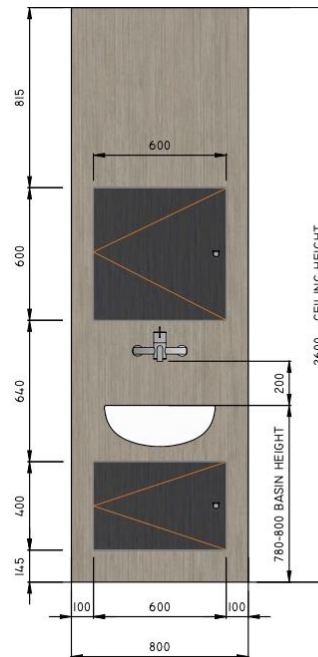

The lockable flush access panels ensure maintenance is simple, while the unbroken section between houses the sanitary and brassware ensuring no water ingress.

Manufactured in our UK factory, it is delivered as a complete unit with sanitary and brassware attached so that the unit is quickly installed.

It can be specified in Polyrey anti-bacterial laminate and manufactured in bespoke sizes.

LOCKS

Key Lock

Tool Lock

Tool lock with toilet seat cover

Specification

- Available as Boxed out module, Between walls module, Corner Module, Aperture module, In line module with pre-plumbed sanitaryware.
- Access Panels: Flush 13mm Compact grade laminate panels fitted to compact grade laminate surrounds.
- Access Panel Edge Treatment: Rebated panels edge (black)
- Access: Flush Panels with robust hinge.
- Surrounds: Postformed 13mm Compact grade laminate box unit with reinforced corners.
- Fixings: L Brackets to secure to wall.
- Lock: Budget lock.
- Dimensions:
 - o Height: 1500-2800mm
 - o Width: 600-900mm
 - o Depth: 100-300mm
- Colour Options: Colour chart available on request. Available with Polyrey antibacterial Sanitized