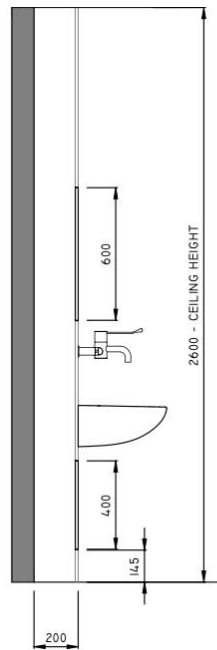

IPS Higeno Wash Hand Basin

Higeno is a frameless one-piece unit with minimal edges. Formed with seamless corners and flush recessed doors, this unit has fewer recesses and reduces the risk of bacteria growth.

The lockable flush access panels ensure maintenance is simple, while the unbroken section between houses the sanitary and brassware ensuring no water ingress.

Manufactured in our UK factory, it is delivered as a complete unit with sanitary and brassware attached so that the unit is quickly installed.

It can be specified in Polyrey anti-bacterial laminate and manufactured in bespoke sizes.

LOCKS

Key Lock

Tool Lock

Tool lock with toilet seat cover

Specification

- Available as Boxed out module, Between walls module, Corner Module, Aperture module, In line module with pre-plumbed sanitaryware.
- Access Panels: Flush 13mm Compact grade laminate panels fitted to compact grade laminate surrounds.
- Access Panel Edge Treatment: Rebated panels edge (black)
- Access: Flush Panels with robust hinge.
- Surrounds: Postformed 13mm Compact grade laminate box unit with reinforced corners.
- Fixings: L Brackets to secure to wall.
- Lock: Budget lock.
- Dimensions:
 - o Height: 1500-2800mm
 - o Width: 600-900mm
 - o Depth: 100-300mm
- Colour Options: Colour chart available on request. Available with Polyrey antibacterial Sanitized